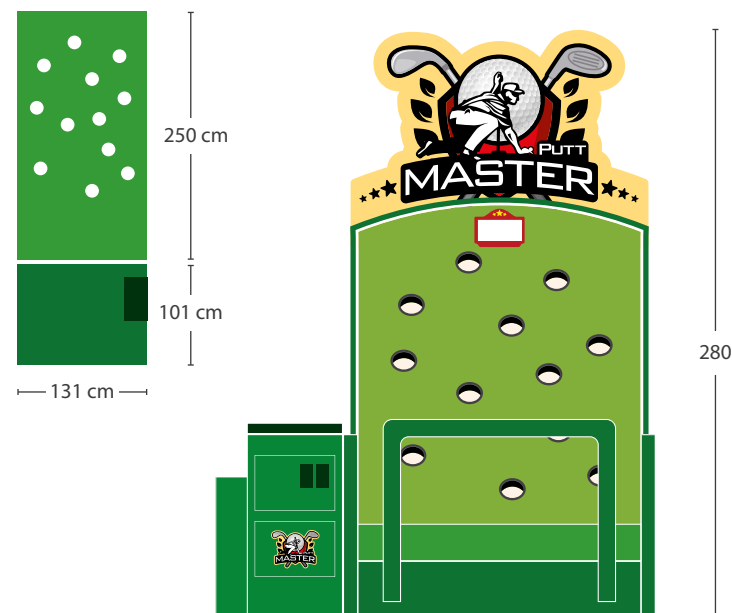

Holes with progressive or random lighting from 1 to 12

Campo gioco illuminato e tappeto erba - green

Illuminated playfield and green

Ticket opzionale

Optional ticket

Opzione di gioco a tempo

Game option time hire

370 cm

250 cm

101 cm

131 cm

280

180 cm

Entertainment Edition

Putt Master , in this specific application , is a new and ambitious project which has all the characteristics that will let it find a certain space within the world of fun and entertainment. In the configuration dedicated to the Family Entertainment Center and the great outdoors aggregation spaces, Putt Master is the ideal game for the whole family , an indoor putting green, which allows everyone to participate, have fun and thanks to the tickets, great prizes can be won.