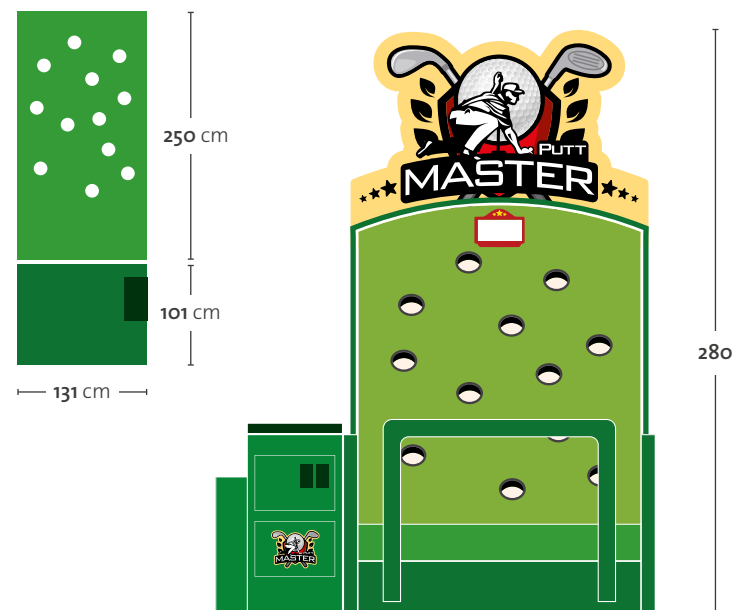

Holes with progressive or random lighting from 1 to 12

Campo gioco illuminato e tappeto erba - green

Illuminated playfield and green

Ticket opzionale

Optional ticket

Opzione di gioco a tempo

Game option time hire

370 cm

131 cm

250 cm

101 cm

280

180 cm

Entertainment Edition

Putt Master, in this specific application, is a new and ambitious project which has all the characteristics that will let it find a certain space within the world of fun and entertainment. In the configuration dedicated to the Family Entertainment Center and the great outdoors aggregation spaces, Putt Master is the ideal game for the whole family, an indoor putting green, which allows everyone to participate, have fun and thanks to the tickets, great prizes can be won.